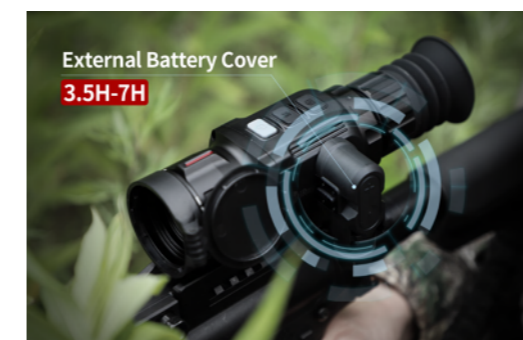

Reliability

Sufficient Operating Time

3h basic run life and with 2 replaceable 16650 batteries the time can increase to 7h, it can meet with the needs of the short or more further journey.