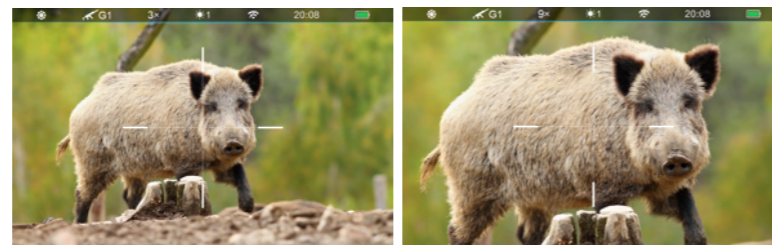

Clear Night Vision

Clear Nighttime Imaging

Improved full 1080P sensor with excellent ultra-low light performance brings an enhanced sensitivity to the nighttime environments and preys, much dimmer lights could be sensed and captures.

Optional 940nm or 850nm IR

Optional 850nm or 940nm IR illuminator allows users to increase illumination while staying undetected. Three features of IR illuminators:

- Adjustable direction
- 3-level adjustment
- Adjustable concentration ratio

Twilight Mode-Twilight Color

Three image modes - Day/Twilight/Night for certain time use, benefiting from technological advantages, the users can see colors in twilight time.

Multifunctionality

3X-12X Variable magnification

The base magnification of SCD35 increases by 4 times from 3X to 12X and the zoom can change either gradually in 1x step or continuously.

PIP Function

Picture-in-Picture improves shooting accuracy by providing a 2x magnified image of the reticle area at the top of the display screen.

Support WIFI& InfiRayOutdoor APP

The internal WIFI module ensures the flawless connection of the SCD35 and the InfiRayOutdoor APP, 16G memory support video recording and photo taking function.

Reliability

Sufficient Operating Time

3h basic run life and with 2 replaceable 16650 batteries the time can increase to 7h, it can meet with the needs of the short or more further journey.

Compact Size and Lightweight

Lightweight < 430g (without IR illuminator) and the compact size makes SCD35 be the perfect hunting partner.

IP 66 Waterproof Rating

IP66 protection rating can protect components inside the SCD 35' s construction and extend its service life, such as rain, muddy grounds.