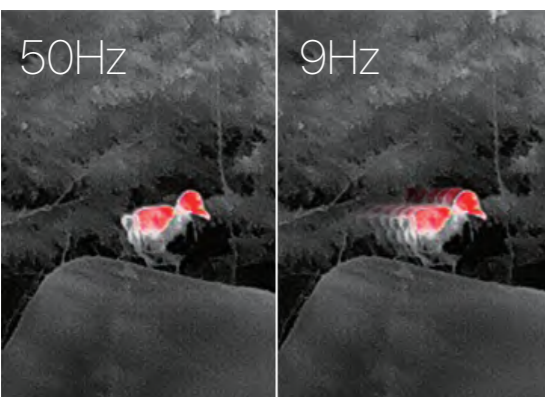

12µm Thermal Imaging Sensor

E3n -17µm detector E2n V2/E6n -12µm detector

High performance 12µm & 17µm pixel pitch detectors are embedded in the compact body.

5 Color Palettes

The Eye series provides more than 5 color palettes for true colorized temperature mapping, including "white hot" "black hot" "red hot" "color" and "hot target highlight". Switching between different color palettes is fast and easy.

white hot

black hot

red hot

color

hot target highlight

High Frame Rate

50Hz

The 50Hz frame rate guarantees you to capture every moment that you want to catch. Smooth, fluent and crystal clear views offers excellent observation for all your outdoor adventures.