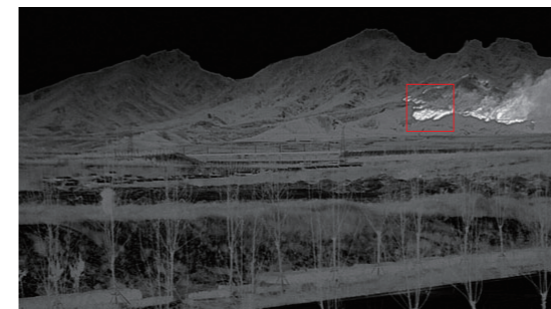

☀ ×2/×4 E-zoom

×2/×4 E-zoom options can meet the basic needs of users.

☀ Hot Target Tracking

Tracking the hottest spot in the scene automatically and discovering the target quickly.