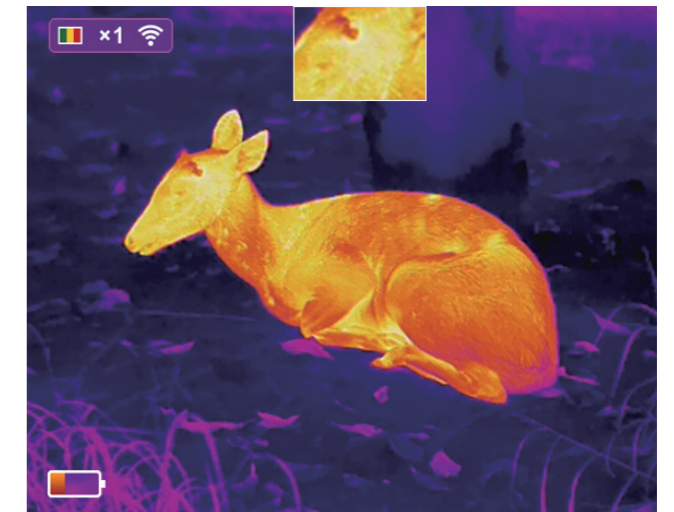

☀ ×2/×4 E-zoom

×2/×4 E-zoom options can meet the basic needs of users.

☀ Hot Target Tracking

Tracking the hottest spot in the scene automatically and discovering the target quickly.